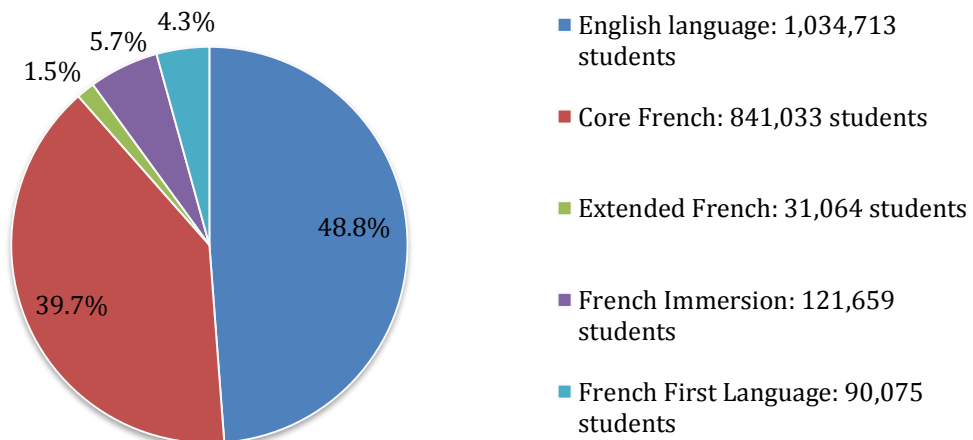

Enrolment percentages by program 2015-2016

Ten years earlier...

Enrolment percentages by program 2005-2006

Graphs prepared by Canadian Parents for French Ontario, Enrolment figures as reported by schools in the Ontario School Information System (OnSIS), October, 2015-2016, Ministry of Education.