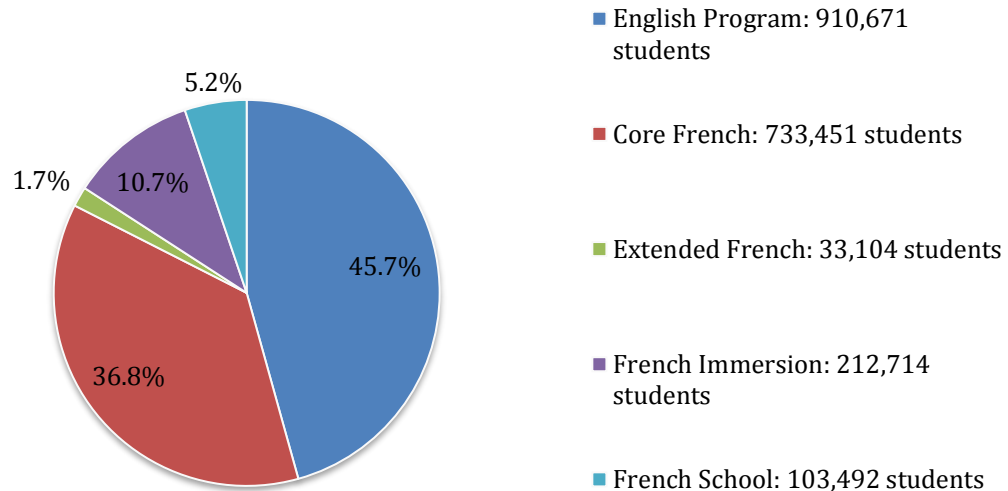

Enrolment percentages by program 2015-2016

Ten years earlier...

Enrolment percentages by program 2005-2006

Graphs prepared by Canadian Parents for French Ontario, Enrolment figures as reported by schools in the Ontario School Information System (OnSIS), October, 2015-2016, Ministry of Education.